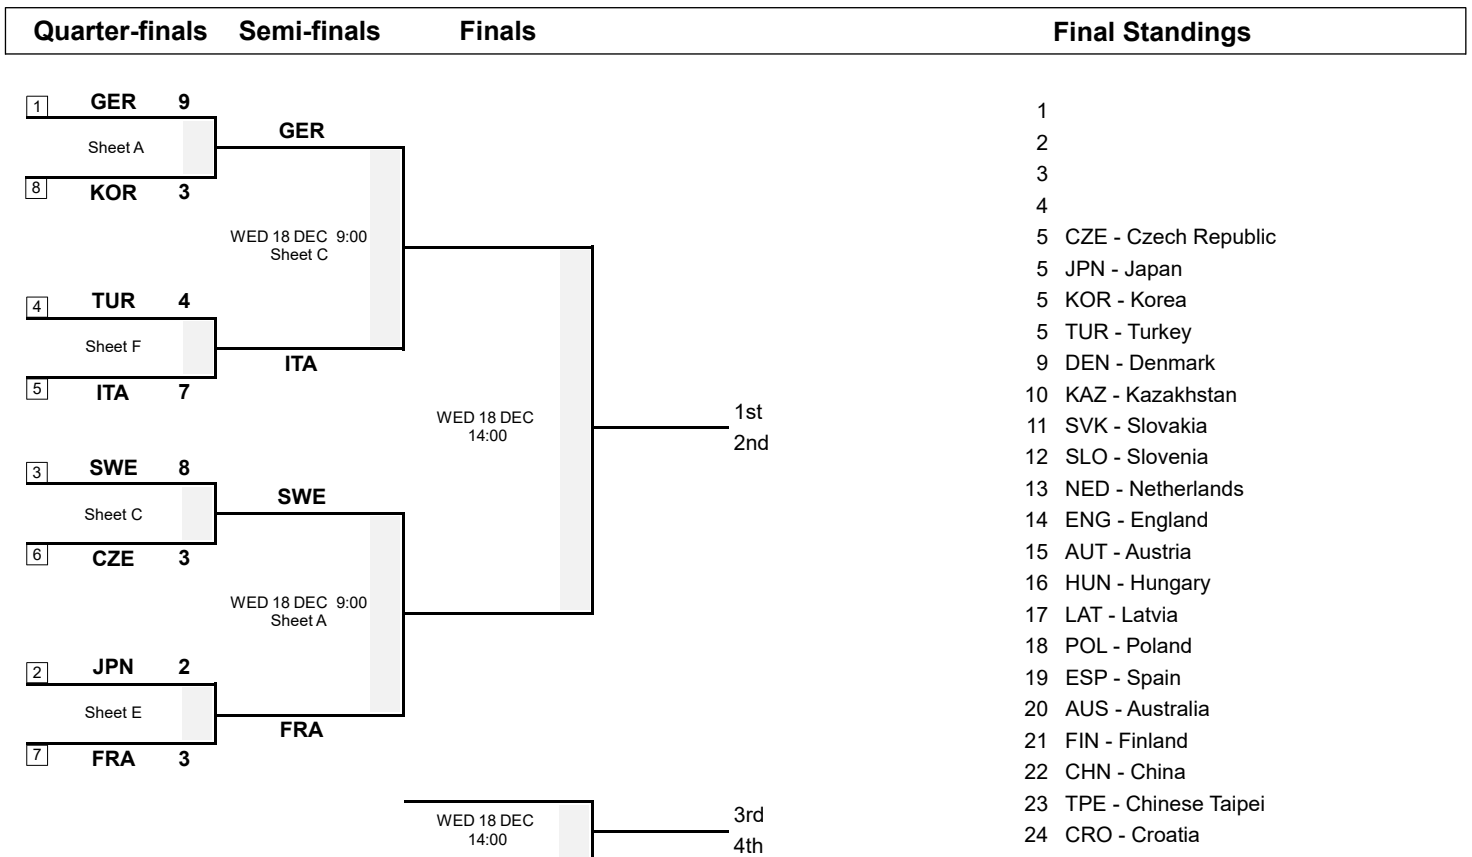

Session Results and Standings

| Sheet | Game | Team | LSFE | 1 | 2 | 3 | 4 | 5 | 6 | 7 | 8 | Extra Ends | Total |
|-------|------|----------------------|------|---|---|---|---|---|---|---|---|------------|-------|
| A | 8 | KOR - Korea | | 0 | 1 | 0 | 0 | 0 | 2 | X | X | | 3 |
| | 8 | GER - Germany | * | 2 | 0 | 3 | 1 | 3 | 0 | X | X | | 9 |
| C | 8 | SWE - Sweden | * | 2 | 2 | 3 | 0 | 1 | 0 | X | X | | 8 |
| | 8 | CZE - Czech Republic | | 0 | 0 | 0 | 1 | 0 | 2 | X | X | | 3 |
| E | 8 | JPN - Japan | | 0 | 0 | 0 | 0 | 1 | 0 | 0 | 1 | 0 | 2 |
| | 8 | FRA - France | * | 0 | 1 | 0 | 0 | 0 | 0 | 1 | 0 | 1 | 3 |
| F | 8 | ITA - Italy | | 0 | 0 | 2 | 0 | 4 | 0 | 0 | 1 | | 7 |
| | 8 | TUR - Turkey | * | 0 | 1 | 0 | 1 | 0 | 1 | 1 | 0 | | 4 |

Play-offs Bracket

Legend:
 LSFE(*) Last Stone First End X Unplayed/unfinished end due to concession